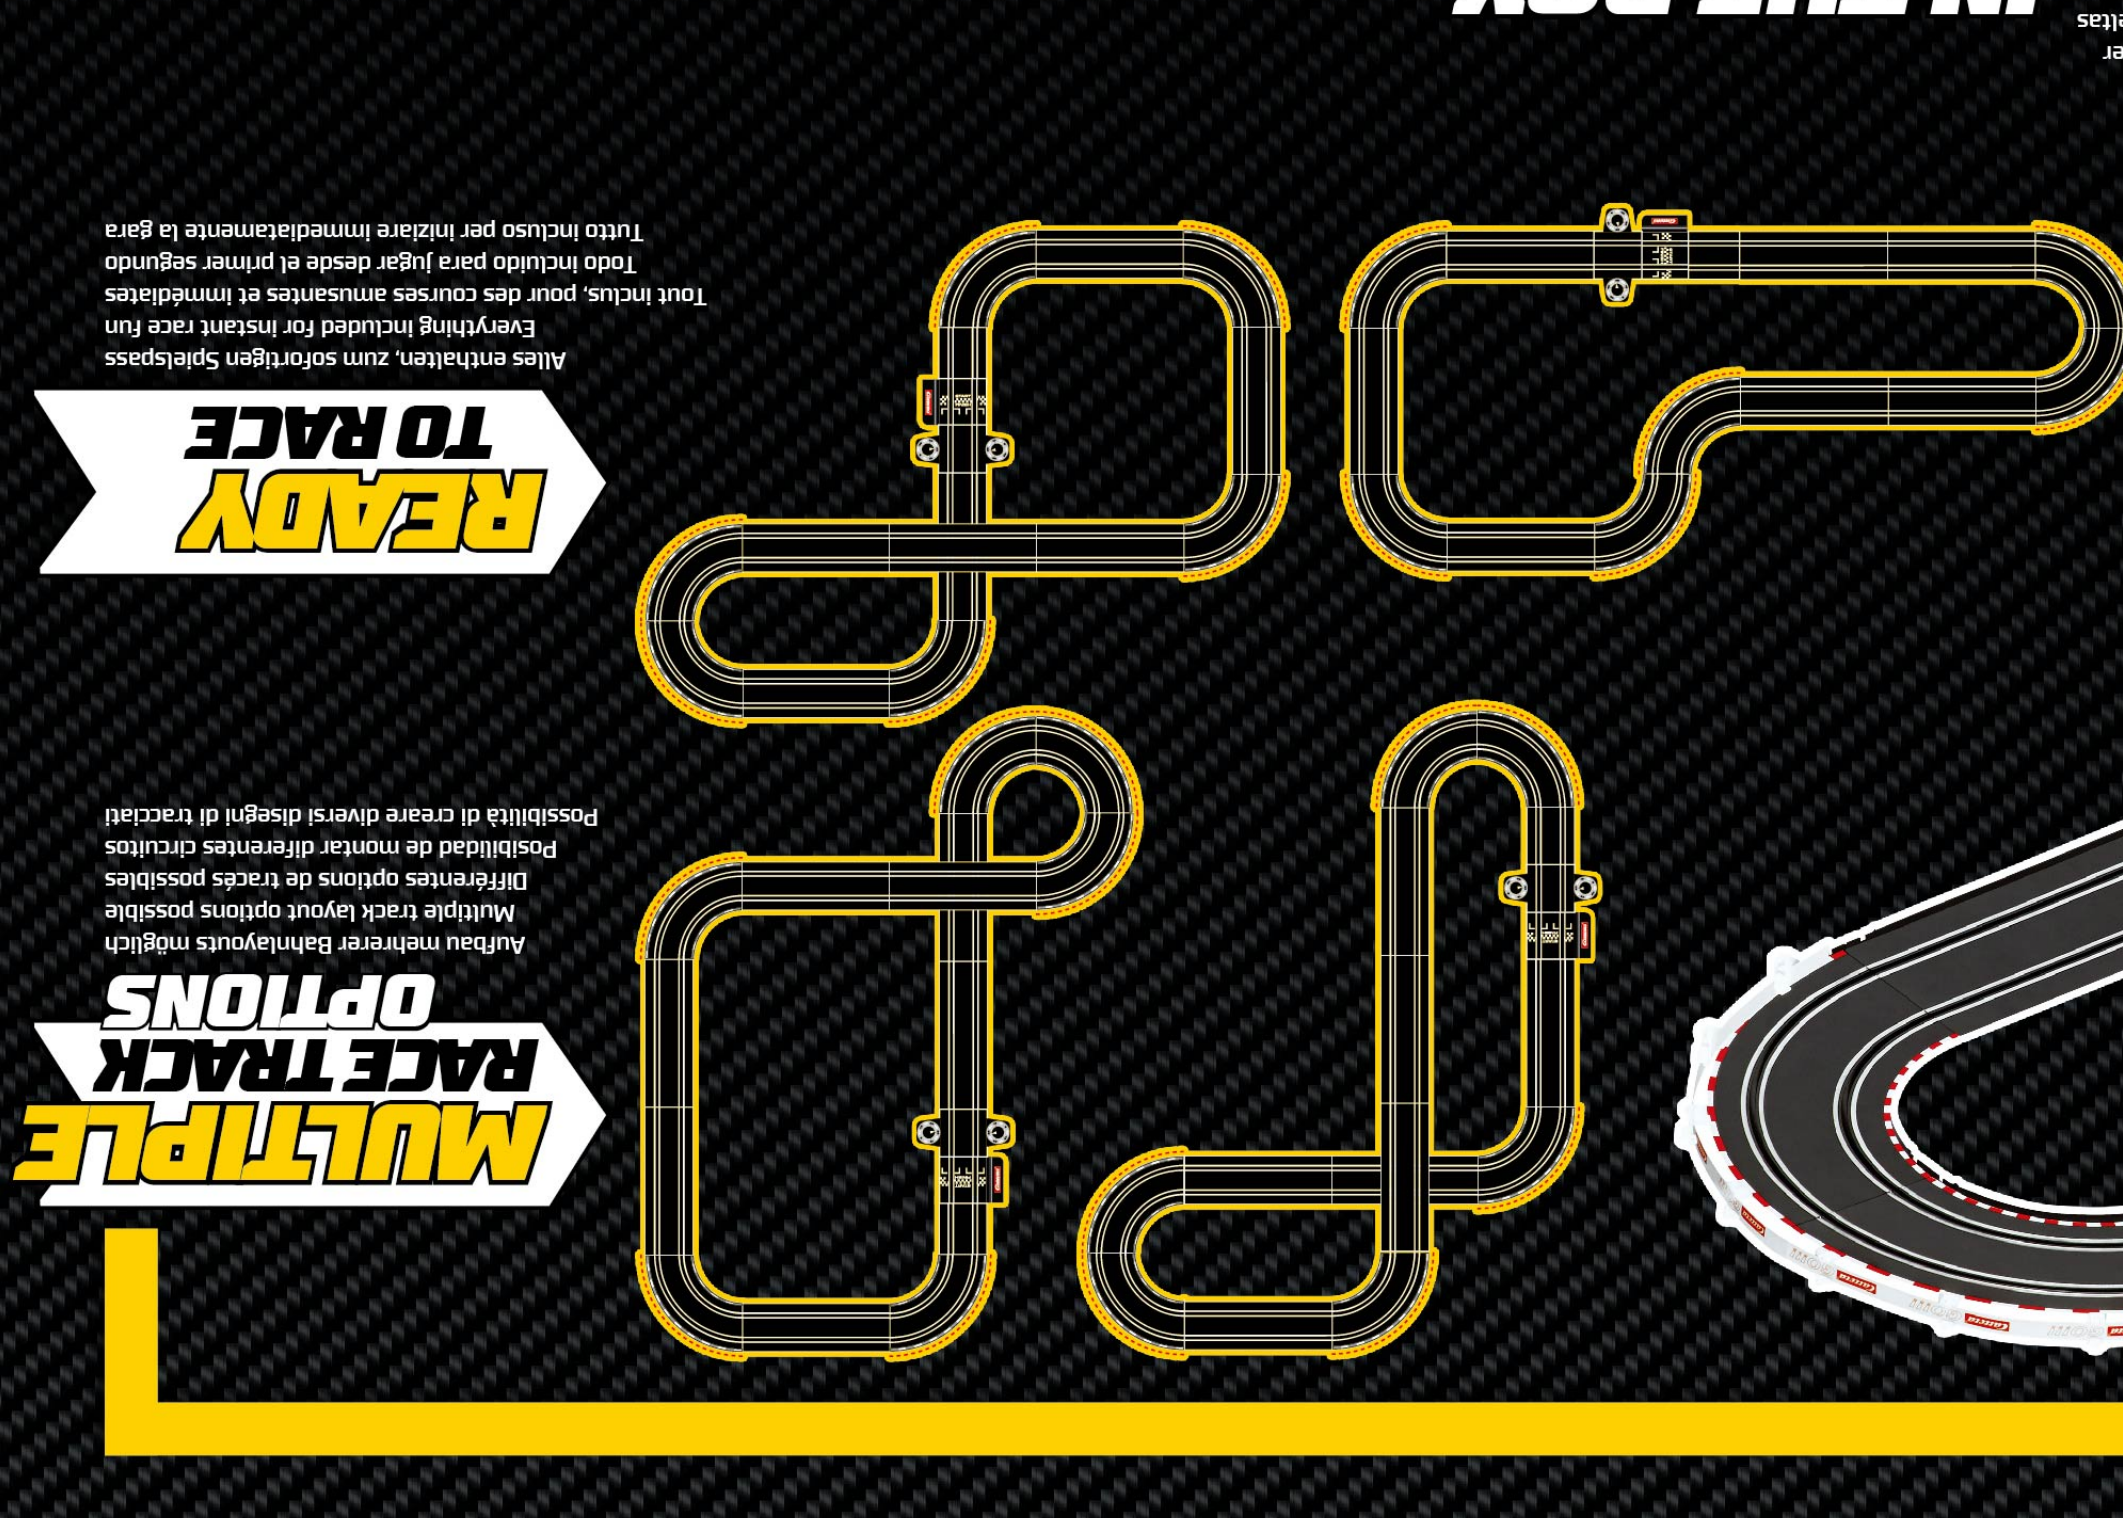

carrera-toys.com

AGE 6+  
MORE INFORMATION

READY TO RACE

MULTIPLE RACE TRACK OPTIONS

ATTENTION! For faster slot racing... WARNING! This toy is not suitable for children under 36 months... CE, RoHS, REACH, EN71, EN60950-1, EN60335-1, EN60335-2-11, EN60335-2-13, EN60335-2-15, EN60335-2-16, EN60335-2-17, EN60335-2-18, EN60335-2-19, EN60335-2-20, EN60335-2-21, EN60335-2-22, EN60335-2-23, EN60335-2-24, EN60335-2-25, EN60335-2-26, EN60335-2-27, EN60335-2-28, EN60335-2-29, EN60335-2-30, EN60335-2-31, EN60335-2-32, EN60335-2-33, EN60335-2-34, EN60335-2-35, EN60335-2-36, EN60335-2-37, EN60335-2-38, EN60335-2-39, EN60335-2-40, EN60335-2-41, EN60335-2-42, EN60335-2-43, EN60335-2-44, EN60335-2-45, EN60335-2-46, EN60335-2-47, EN60335-2-48, EN60335-2-49, EN60335-2-50, EN60335-2-51, EN60335-2-52, EN60335-2-53, EN60335-2-54, EN60335-2-55, EN60335-2-56, EN60335-2-57, EN60335-2-58, EN60335-2-59, EN60335-2-60, EN60335-2-61, EN60335-2-62, EN60335-2-63, EN60335-2-64, EN60335-2-65, EN60335-2-66, EN60335-2-67, EN60335-2-68, EN60335-2-69, EN60335-2-70, EN60335-2-71, EN60335-2-72, EN60335-2-73, EN60335-2-74, EN60335-2-75, EN60335-2-76, EN60335-2-77, EN60335-2-78, EN60335-2-79, EN60335-2-80, EN60335-2-81, EN60335-2-82, EN60335-2-83, EN60335-2-84, EN60335-2-85, EN60335-2-86, EN60335-2-87, EN60335-2-88, EN60335-2-89, EN60335-2-90, EN60335-2-91, EN60335-2-92, EN60335-2-93, EN60335-2-94, EN60335-2-95, EN60335-2-96, EN60335-2-97, EN60335-2-98, EN60335-2-99, EN60335-2-100.

1:43 SLOT RACING SYSTEM  
RACE TO WIN  
Carrera  
AGE 6+  
WARNING: CHOKING HAZARD - SMALL PARTS NOT FOR CHILDREN UNDER 3 YEARS  
Carrera  
Salzburger  
Marketing + Vertrieb GmbH  
Riedlstr. 1  
5412 Puch, Salzburg, Austria  
carrera-toys.com