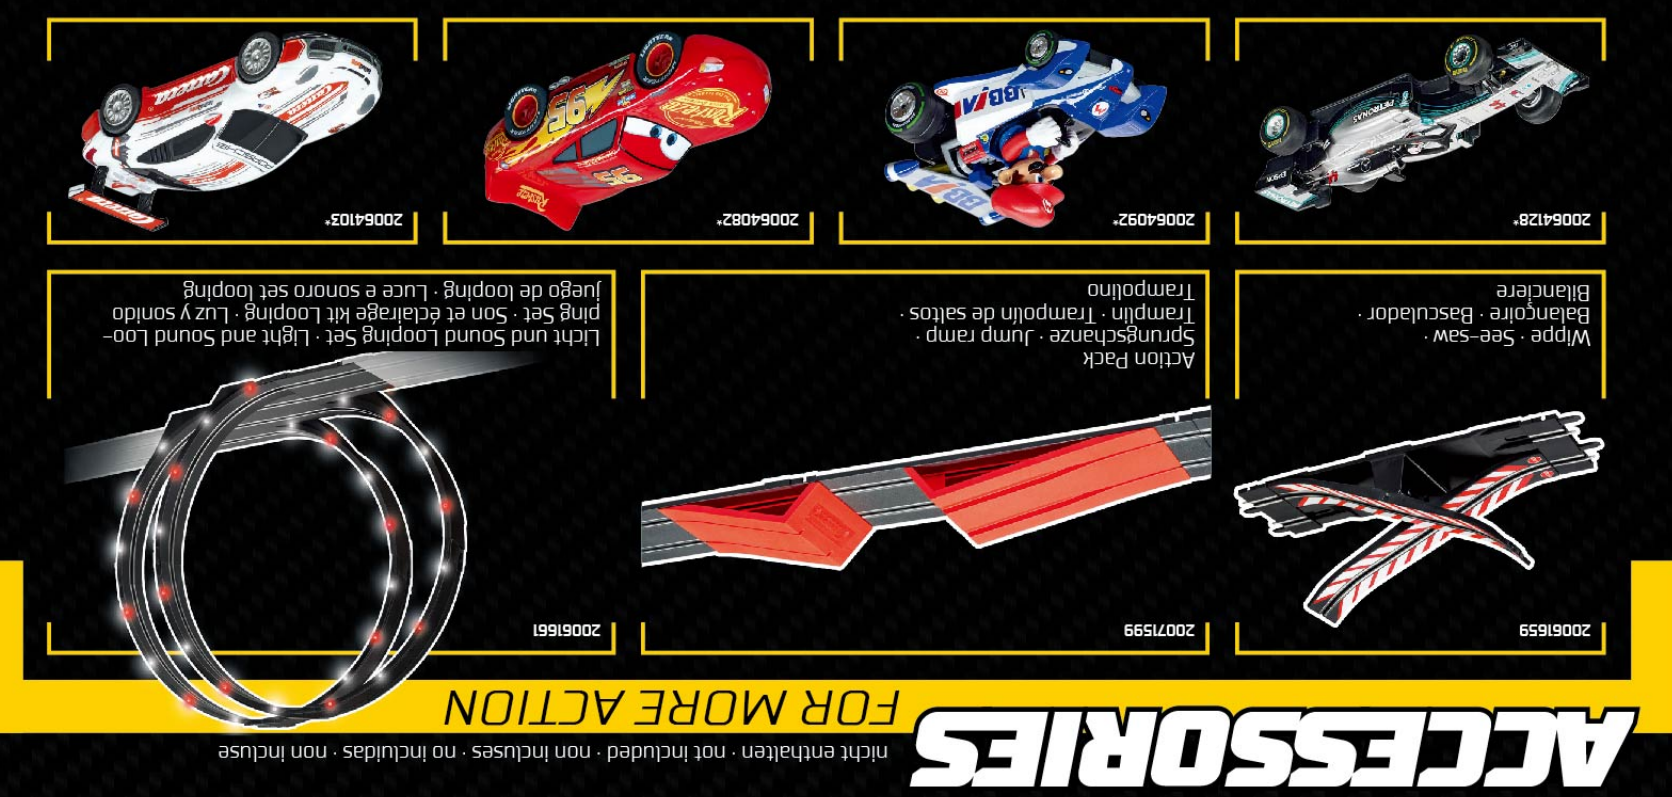

carrera-toys.com

AGE 6+  
MORE INFORMATION

READY TO RACE

MULTIPLE RACE TRACK OPTIONS

ATTENTION! For faster slot racing... WARNING! This toy is not suitable for children under 36 months... CE, RoHS, REACH, EN71, EN60950-1, EN60335-1, EN60335-2-11, EN60335-2-13, EN60335-2-15, EN60335-2-16, EN60335-2-17, EN60335-2-18, EN60335-2-19, EN60335-2-20, EN60335-2-21, EN60335-2-22, EN60335-2-23, EN60335-2-24, EN60335-2-25, EN60335-2-26, EN60335-2-27, EN60335-2-28, EN60335-2-29, EN60335-2-30, EN60335-2-31, EN60335-2-32, EN60335-2-33, EN60335-2-34, EN60335-2-35, EN60335-2-36, EN60335-2-37, EN60335-2-38, EN60335-2-39, EN60335-2-40, EN60335-2-41, EN60335-2-42, EN60335-2-43, EN60335-2-44, EN60335-2-45, EN60335-2-46, EN60335-2-47, EN60335-2-48, EN60335-2-49, EN60335-2-50, EN60335-2-51, EN60335-2-52, EN60335-2-53, EN60335-2-54, EN60335-2-55, EN60335-2-56, EN60335-2-57, EN60335-2-58, EN60335-2-59, EN60335-2-60, EN60335-2-61, EN60335-2-62, EN60335-2-63, EN60335-2-64, EN60335-2-65, EN60335-2-66, EN60335-2-67, EN60335-2-68, EN60335-2-69, EN60335-2-70, EN60335-2-71, EN60335-2-72, EN60335-2-73, EN60335-2-74, EN60335-2-75, EN60335-2-76, EN60335-2-77, EN60335-2-78, EN60335-2-79, EN60335-2-80, EN60335-2-81, EN60335-2-82, EN60335-2-83, EN60335-2-84, EN60335-2-85, EN60335-2-86, EN60335-2-87, EN60335-2-88, EN60335-2-89, EN60335-2-90, EN60335-2-91, EN60335-2-92, EN60335-2-93, EN60335-2-94, EN60335-2-95, EN60335-2-96, EN60335-2-97, EN60335-2-98, EN60335-2-99, EN60335-2-100.

1:43 SLOT RACING SYSTEM  
RACE TO WIN  
Carrera  
AGE 6+  
WARNING: CHOKING HAZARD - SMALL PARTS NOT FOR CHILDREN UNDER 3 YEARS  
Carrera  
Salzburger  
Marketing + Vertrieb GmbH  
Riedlstr. 1  
5412 Puch, Salzburg, Austria  
carrera-toys.com