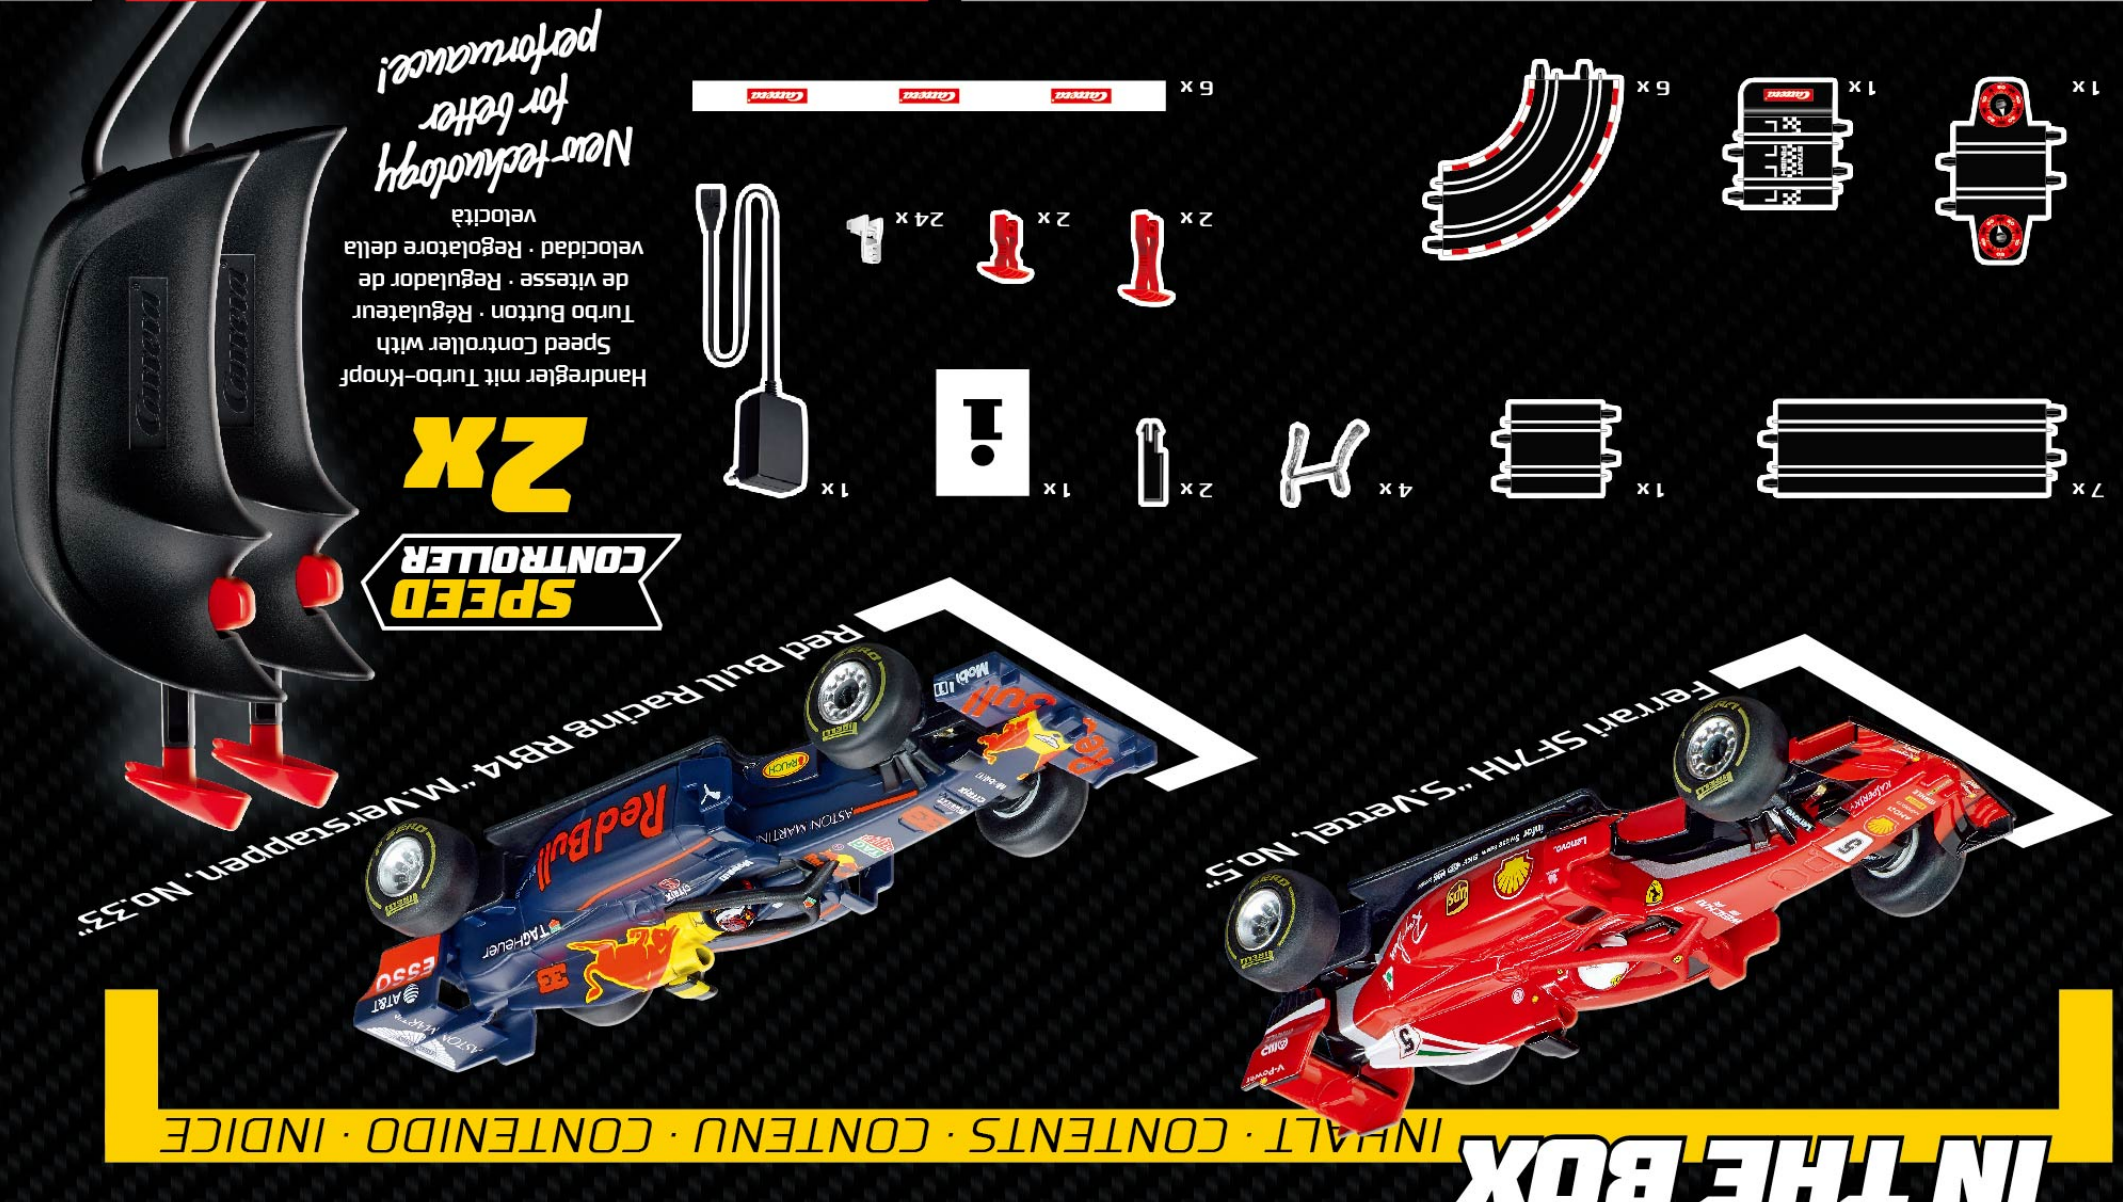

carrera-toys.com

AGE 6+  
MORE INFORMATION

READY TO RACE

MULTIPLE RACE TRACK OPTIONS

ATTENTION! For faster slot racing... WARNING! This toy is not suitable for children under 36 months... CE, RoHS, REACH, EN71, EN60950-1, EN60335-1, EN60335-2-11, EN60335-2-13, EN60335-2-15, EN60335-2-16, EN60335-2-17, EN60335-2-18, EN60335-2-19, EN60335-2-20, EN60335-2-21, EN60335-2-22, EN60335-2-23, EN60335-2-24, EN60335-2-25, EN60335-2-26, EN60335-2-27, EN60335-2-28, EN60335-2-29, EN60335-2-30, EN60335-2-31, EN60335-2-32, EN60335-2-33, EN60335-2-34, EN60335-2-35, EN60335-2-36, EN60335-2-37, EN60335-2-38, EN60335-2-39, EN60335-2-40, EN60335-2-41, EN60335-2-42, EN60335-2-43, EN60335-2-44, EN60335-2-45, EN60335-2-46, EN60335-2-47, EN60335-2-48, EN60335-2-49, EN60335-2-50, EN60335-2-51, EN60335-2-52, EN60335-2-53, EN60335-2-54, EN60335-2-55, EN60335-2-56, EN60335-2-57, EN60335-2-58, EN60335-2-59, EN60335-2-60, EN60335-2-61, EN60335-2-62, EN60335-2-63, EN60335-2-64, EN60335-2-65, EN60335-2-66, EN60335-2-67, EN60335-2-68, EN60335-2-69, EN60335-2-70, EN60335-2-71, EN60335-2-72, EN60335-2-73, EN60335-2-74, EN60335-2-75, EN60335-2-76, EN60335-2-77, EN60335-2-78, EN60335-2-79, EN60335-2-80, EN60335-2-81, EN60335-2-82, EN60335-2-83, EN60335-2-84, EN60335-2-85, EN60335-2-86, EN60335-2-87, EN60335-2-88, EN60335-2-89, EN60335-2-90, EN60335-2-91, EN60335-2-92, EN60335-2-93, EN60335-2-94, EN60335-2-95, EN60335-2-96, EN60335-2-97, EN60335-2-98, EN60335-2-99, EN60335-2-100.

1:43 SLOT RACING SYSTEM  
RACE TO WIN  
Carrera  
AGE 6+  
WARNING: CHOKING HAZARD - SMALL PARTS NOT FOR CHILDREN UNDER 3 YEARS  
Carrera  
Salzburger  
Marketing + Vertrieb GmbH  
Riedlstr. 1  
5412 Puch, Salzburg, Austria  
carrera-toys.com